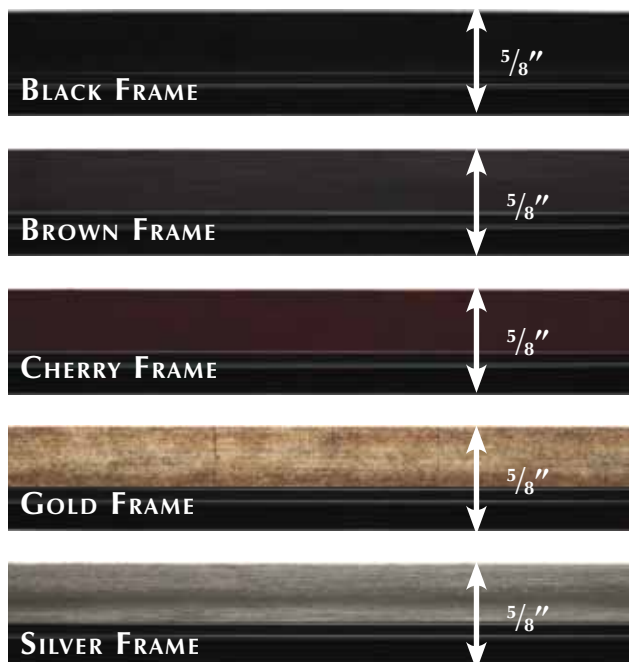

Frame options

9976

Metal Shelf Floor Display

- Holds up to 60 assorted frames or canvases
- 61" high x 38" wide x 41" deep
- Shelves can be adjusted in height

Dry Mounted & Framed

9945

Counter Top Mat Bin

- Holds 40 shrink wrapped prints
- 9" high x 9" wide

You can order images from this collection on canvas in a variety of sizes and formats.

*Only images with the  are available on canvas

SIZES:

Choose from the sizes indicated under each image.

CANVAS FORMATS:

- Unstretched canvas
- Stretched canvas
- Stretched and framed canvas

FLOATER FRAME OPTIONS:

CANVAS FEATURES:

- Satin poly-cotton canvas
- UV resistant inks
- Water resistant surface
- Can be stretched without cracking
- Superior colour brilliance
- 1.25" hemlock stretcher bars